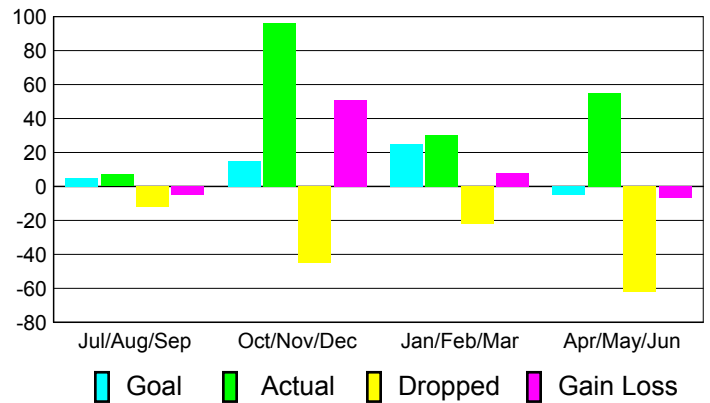

Membership Results 2010-2011

Goal, New, Dropped, Gain/Loss

Comparison of Membership Gain/Loss

Current Year Compared to the Previous Year