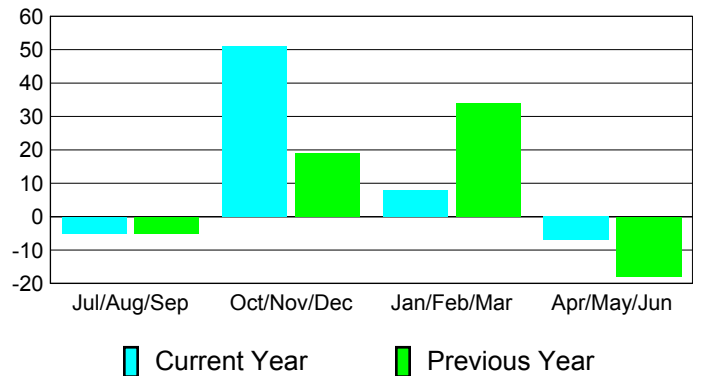

Membership Results
2010-2011

Membership
2009-2010

Month	Net Memb Goal	Actual New Memb	Actual Dropped Memb	Gain/Loss of Memb	Gain/Loss of Memb
Jul/Aug/Sep	5	7	-12	-5	-5
Oct/Nov/Dec	15	96	-45	51	19
Jan/Feb/Mar	25	30	-22	8	34
Apr/May/Jun	-5	55	-62	-7	-18
Totals	40	188	-141	47	30

Membership Results 2010-2011

Goal, New, Dropped, Gain/Loss

Comparison of Membership Gain/Loss

Current Year Compared to the Previous Year

Gender Comparison 2010-2011

Jul/Aug/Sep

Oct/Nov/Dec

Jan/Feb/Mar